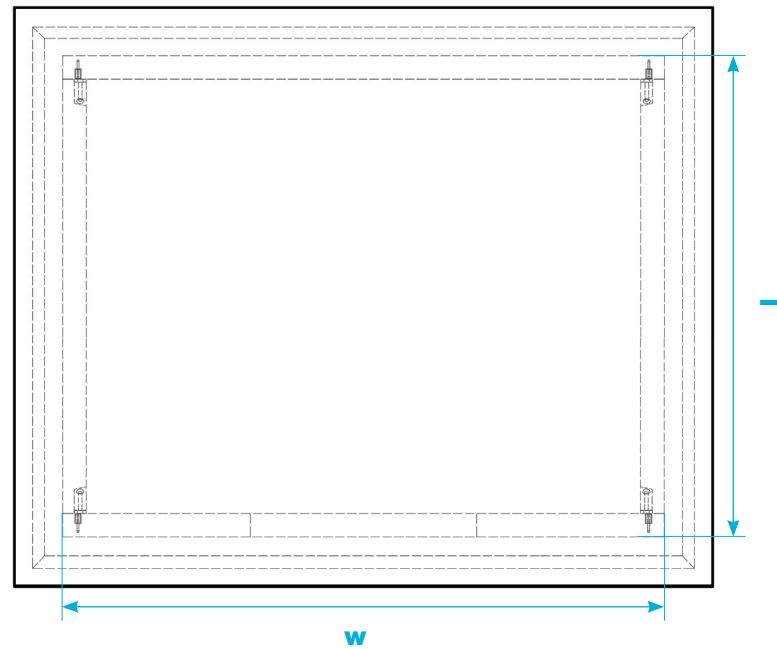

### Structure Sizes

Model	Outside Length (w)	Outside Width (l)
	mm	mm
<b>BD2025</b>	2000	2500
<b>BD2530</b>	2500	3000
<b>BD3040</b>	3000	4000
<b>BD3050</b>	3000	5000

### Information

- Removable roof
- Locking reinforced, painted steel door
- Sandblasted exterior

Plan View

Isometric 3D

Side Elevation View

Front Elevation View