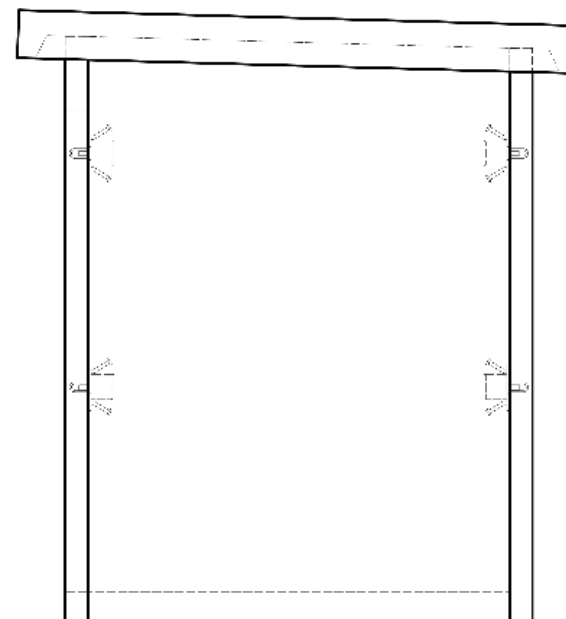

### Structure Sizes

Model	Outside Length (w)	Outside Width (l)
	mm	mm
<b>BD2025</b>	2000	2500
<b>BD2530</b>	2500	3000
<b>BD3040</b>	3000	4000
<b>BD3050</b>	3000	5000

### Information

- Removable roof
- Locking reinforced, painted steel door
- Sandblasted exterior

Plan View

Isometric 3D

Side Elevation View

Front Elevation View