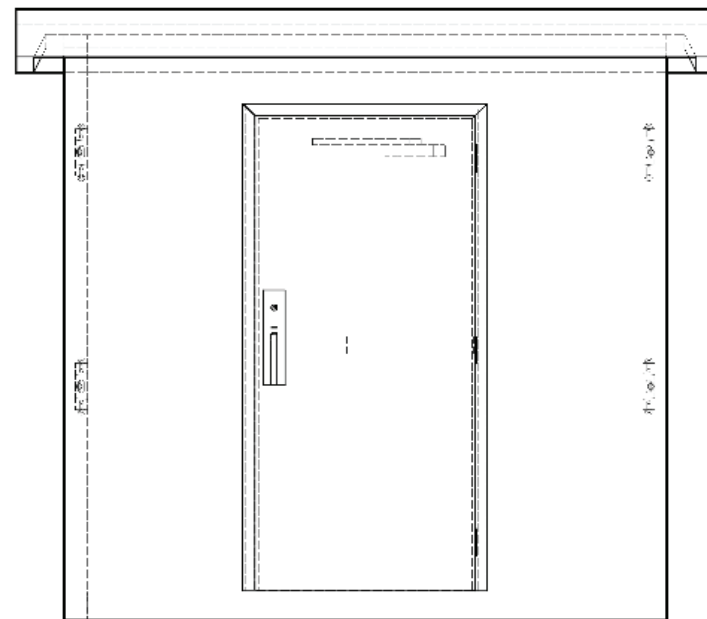

### Structure Sizes

Model	Outside Length (w)	Outside Width (l)
	mm	mm
<b>BD2025</b>	2000	2500
<b>BD2530</b>	2500	3000
<b>BD3040</b>	3000	4000
<b>BD3050</b>	3000	5000

### Information

- Removable roof
- Locking reinforced, painted steel door
- Sandblasted exterior

Plan View

Isometric 3D

Side Elevation View

Front Elevation View