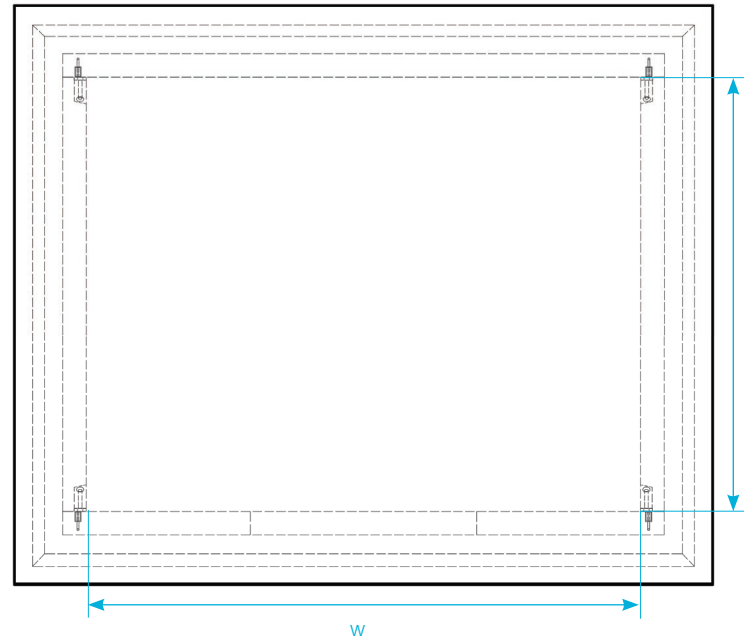

### Structure Sizes

Model	Inside Length (w)	Inside Width (l)
	mm	mm
BD2025	2000	2500
BD2530	2500	3000
BD3040	3000	4000
BD3050	3000	5000

### Information

- Removable roof
- Locking reinforced, painted steel door
- Sandblasted exterior

Plan View

Isometric 3D

Side Elevation View

Front Elevation View