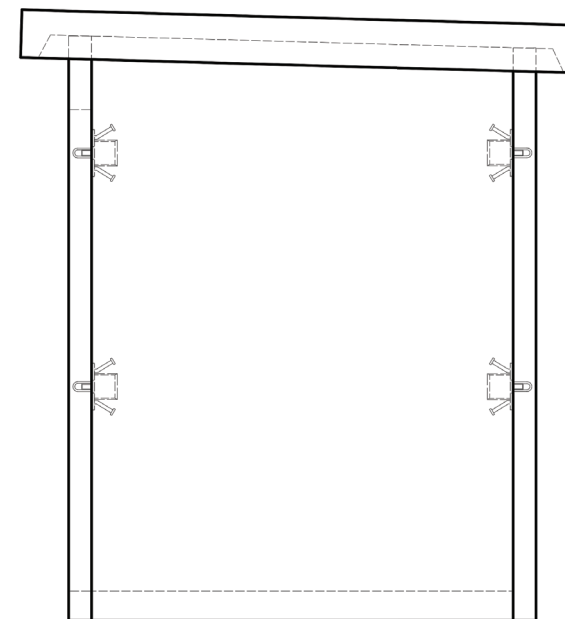

### Structure Sizes

Model	Inside Length (w)	Inside Width (l)
	mm	mm
BD2025	2000	2500
BD2530	2500	3000
BD3040	3000	4000
BD3050	3000	5000

### Information

- Removable roof
- Locking reinforced, painted steel door
- Sandblasted exterior

Plan View

Isometric 3D

Side Elevation View

Front Elevation View