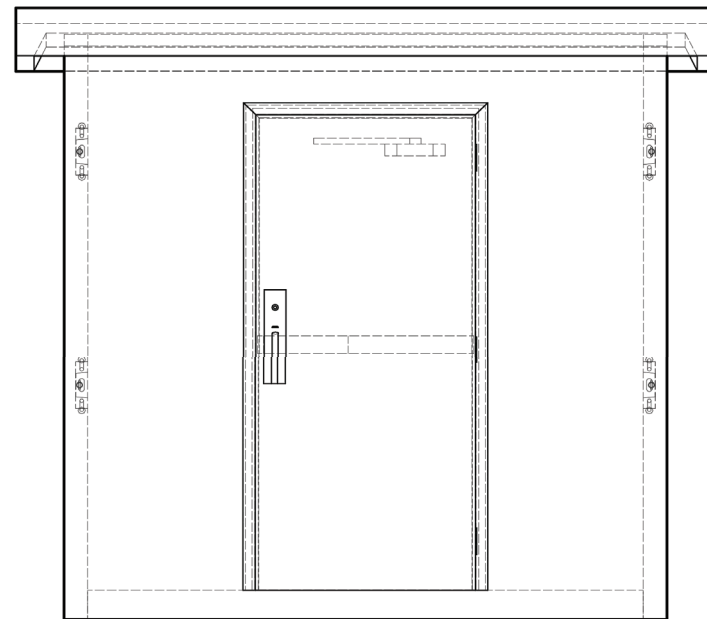

### Structure Sizes

Model	Inside Length (w)	Inside Width (l)
	mm	mm
BD2025	2000	2500
BD2530	2500	3000
BD3040	3000	4000
BD3050	3000	5000

### Information

- Removable roof
- Locking reinforced, painted steel door
- Sandblasted exterior

Plan View

Isometric 3D

Side Elevation View

Front Elevation View